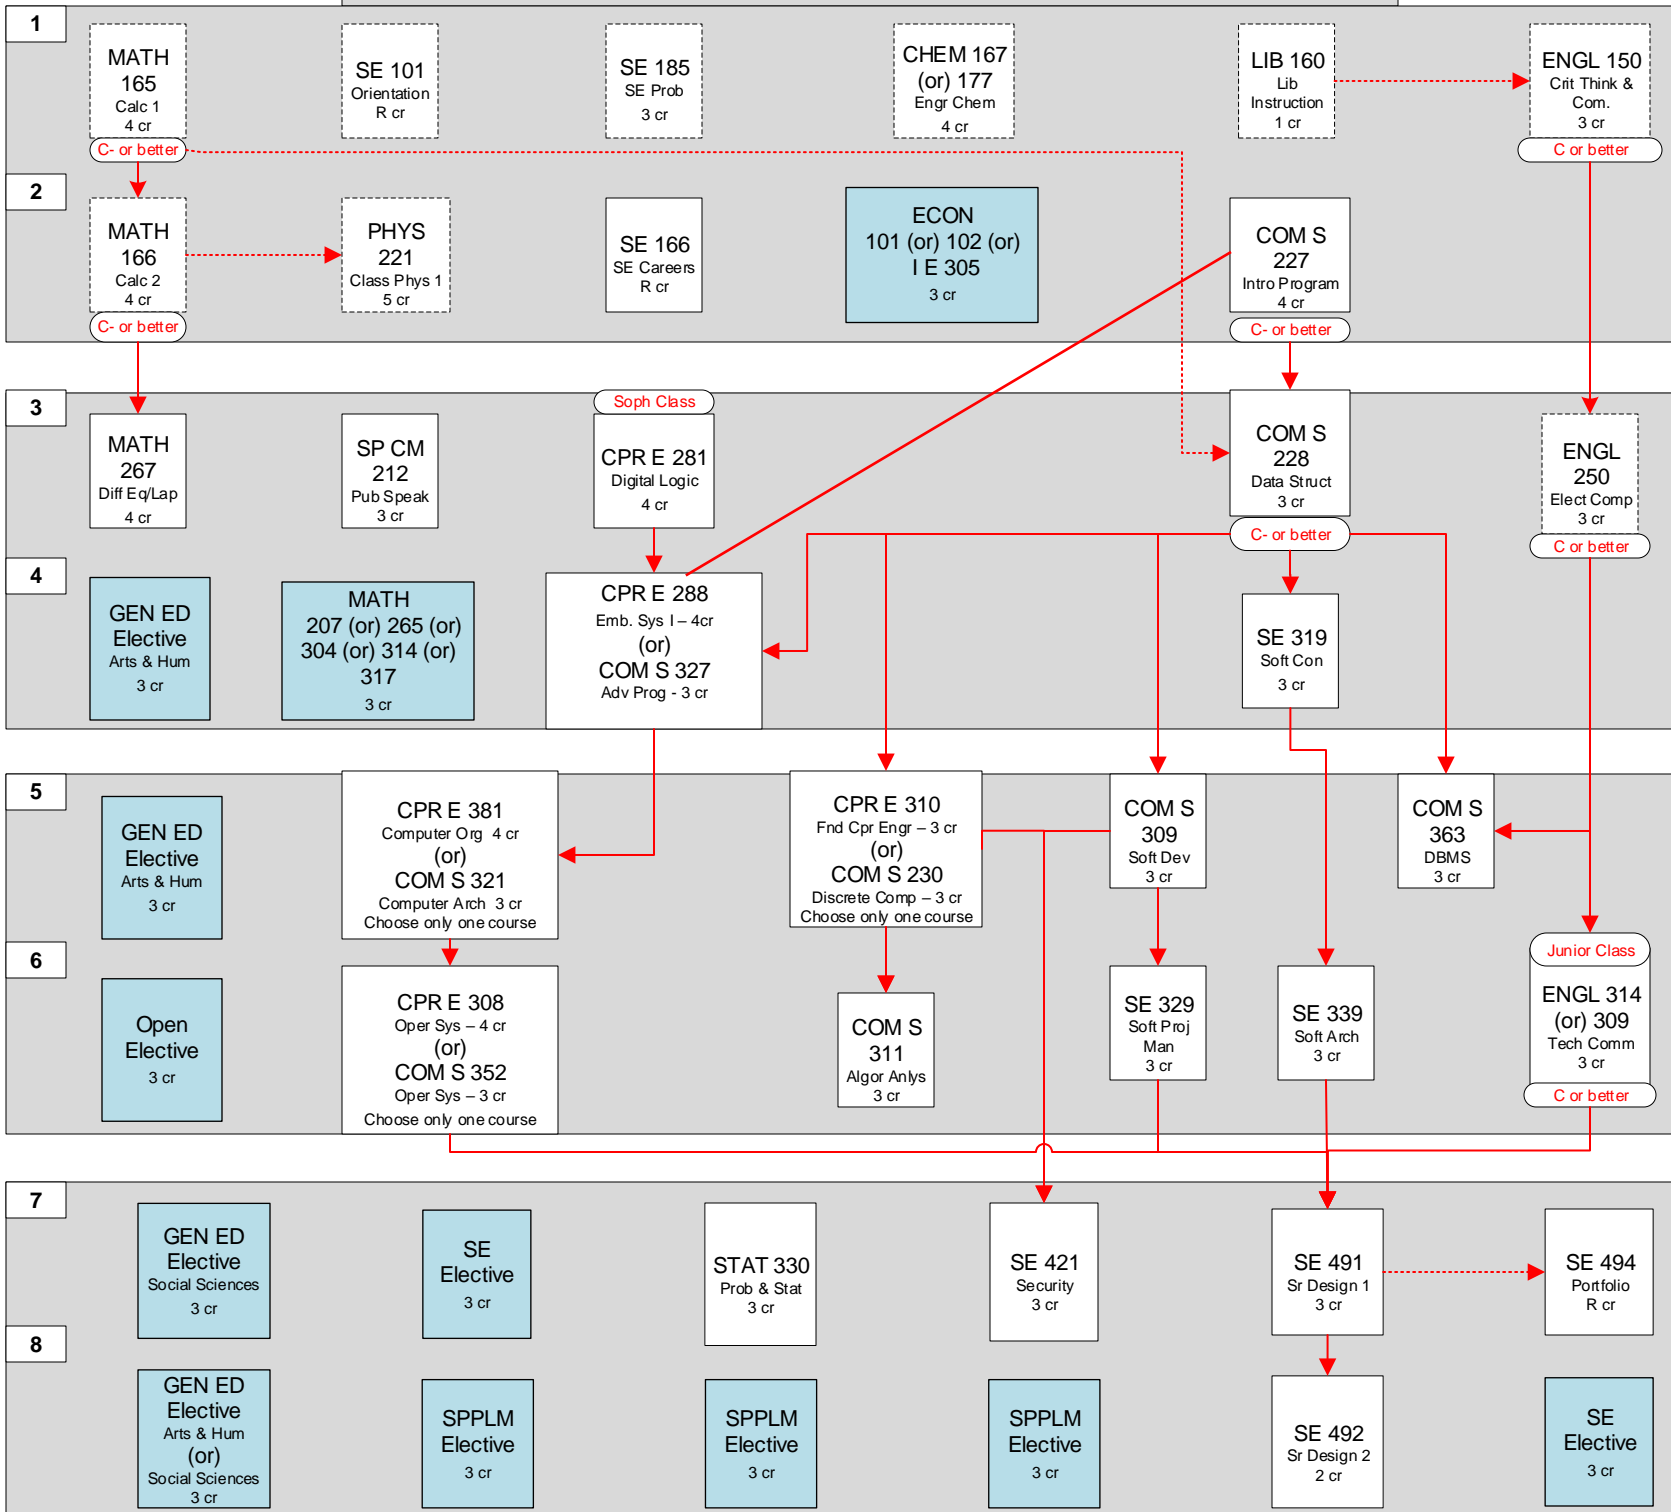

SOFTWARE ENGINEERING FLOWCHART, 2018-2019 CATALOG (125 credits)

LEGEND

Co-Requisite Course

Pre-Requisite Course

Basic Program Classes

1. This flowchart is only a guide. For more detailed information, including pre-requisites and co-requisites, see the ISU catalog.

2. Check the electives list on www.se.iastate.edu.

3. Course and term offerings subject to change.

4. Lab and lecture must be passed in the same semester to receive credit for CprE courses.

5. Students who take the 4 credit hour CPR E courses (CPR E 288, 308, and 381) can use the extra 1 credit per course toward the supplemental elective requirement.

6. College of Engineering requires two years of a single world language in high school or two semesters of college in a single world language.

7. Iowa State undergraduate students must fulfill graduation requirements in two areas: U.S. Diversity & International Perspectives. Both require three credits of course work.